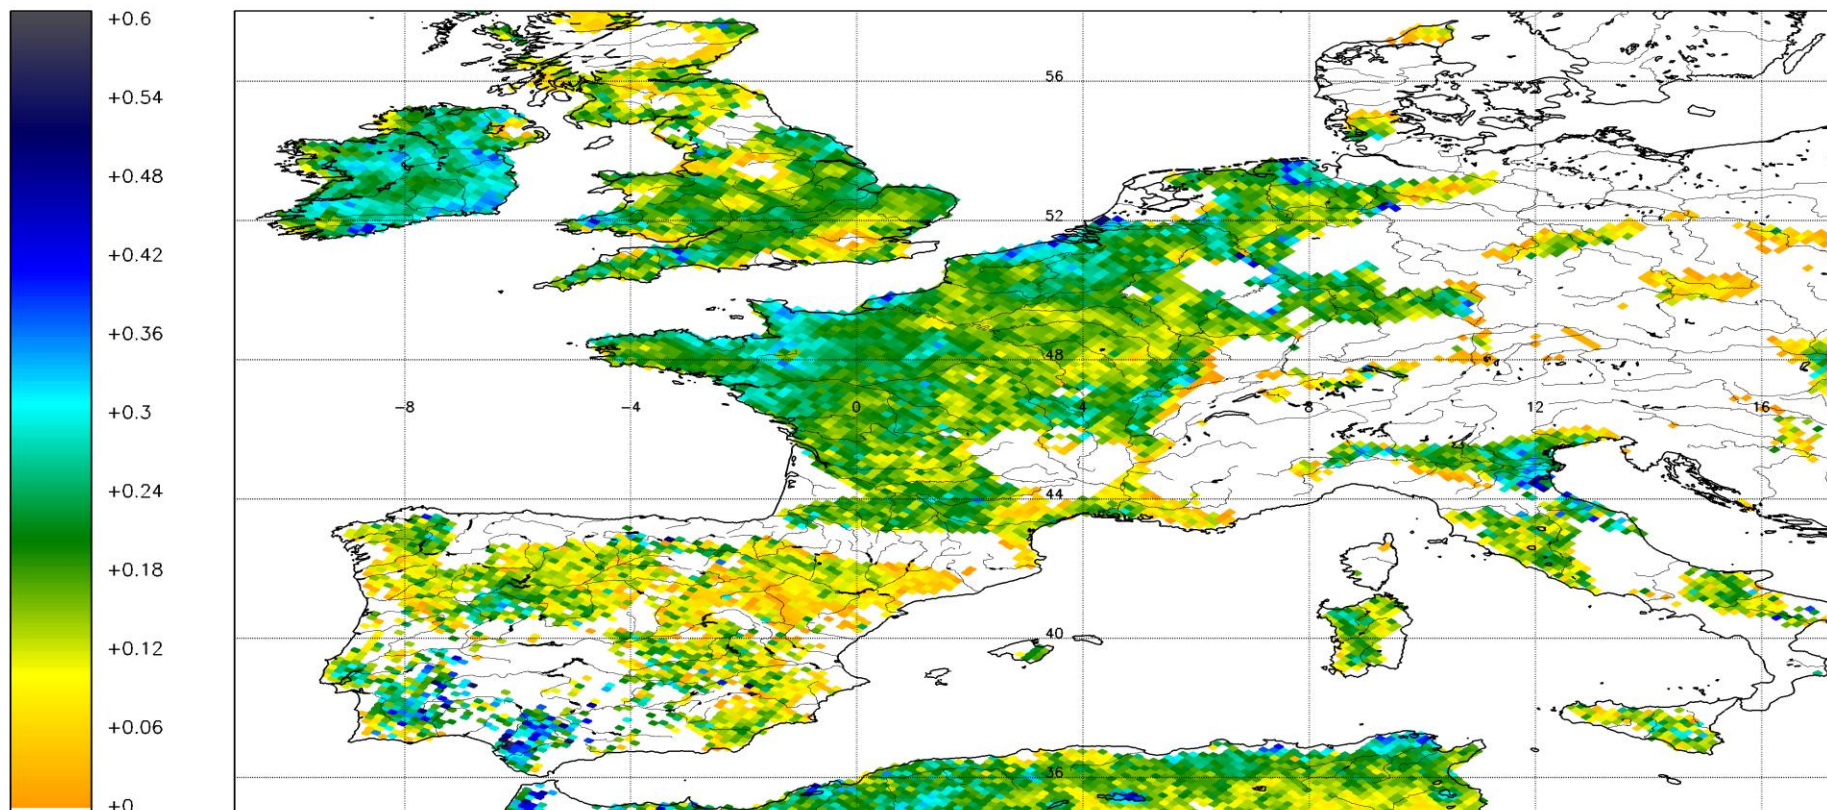

Augustowskie Centrum Edukacyjne – Archimedes – 2011

Zima- wczesna wiosna

MIR_SMUDP2 – Soil_Moisture (m3m-3) – February 2010

Cylindrical projection – 682 product(s) – Generated on 20120229T181350

Orbits: Ascending – Fill value: -999.0