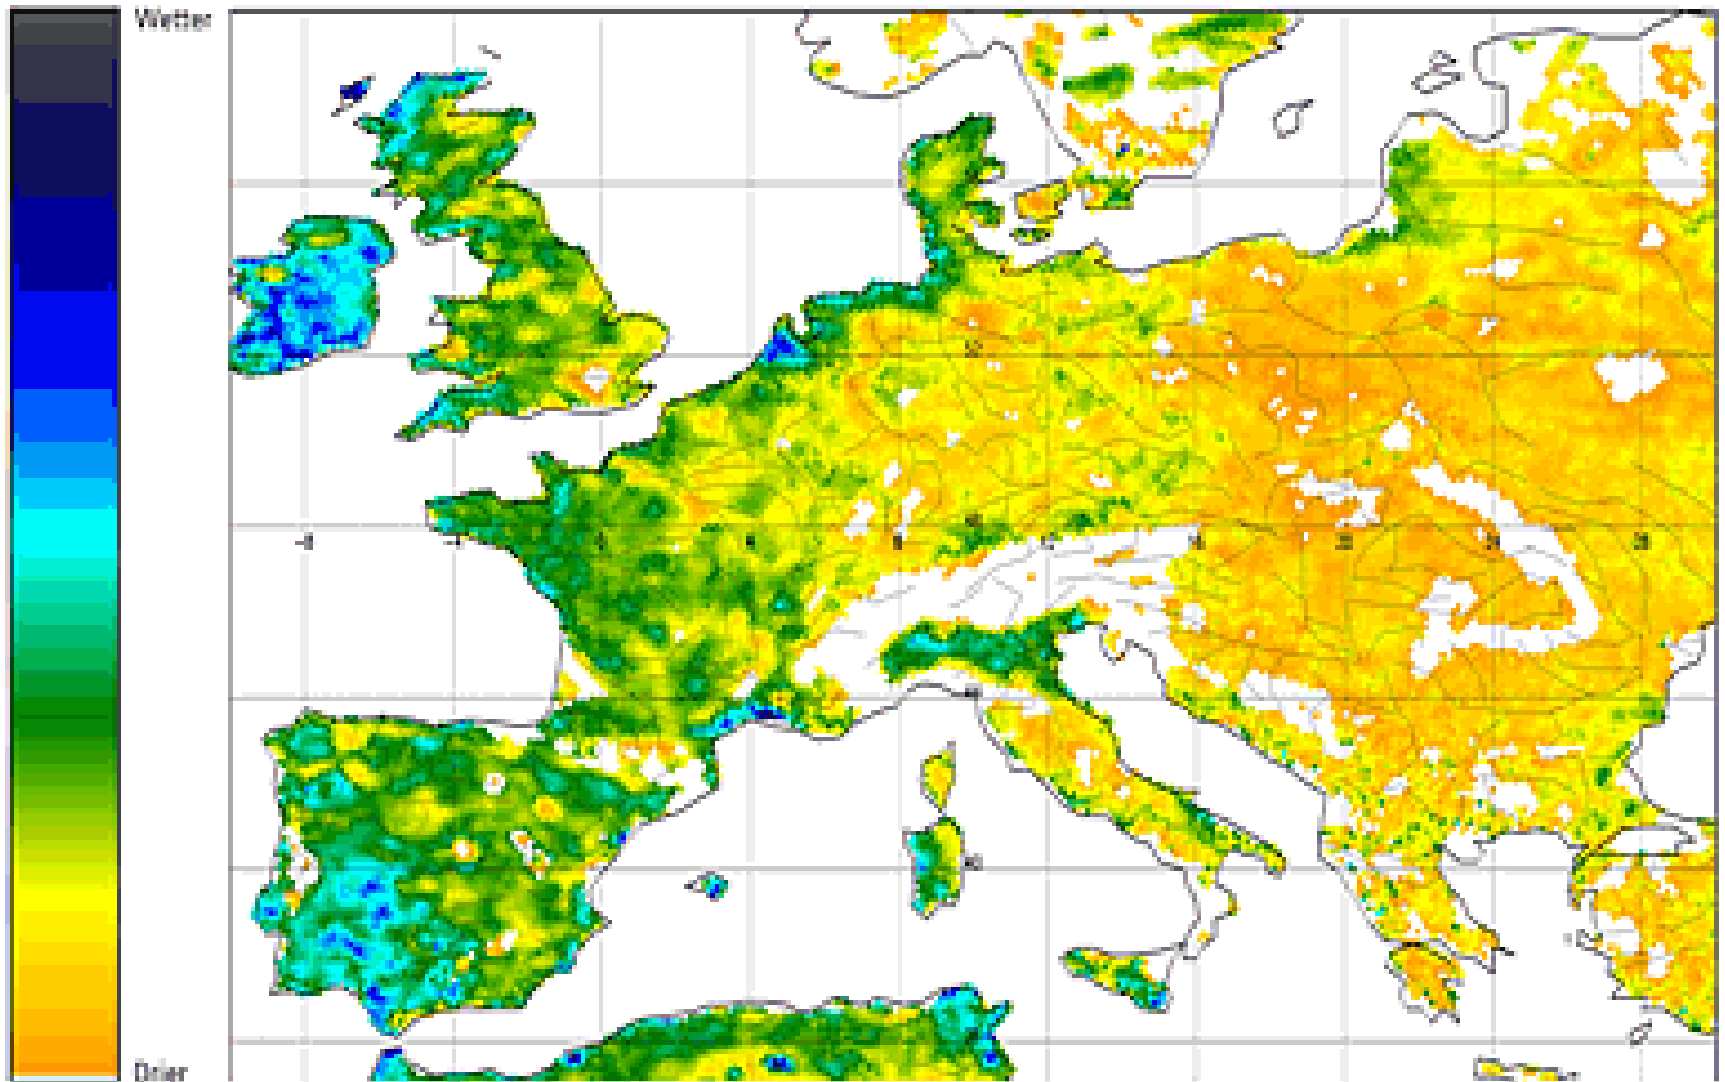

Późna jesień

NOVEMBER 2011

Źródło: <http://www.esa.int/SPECIALS/smos/>